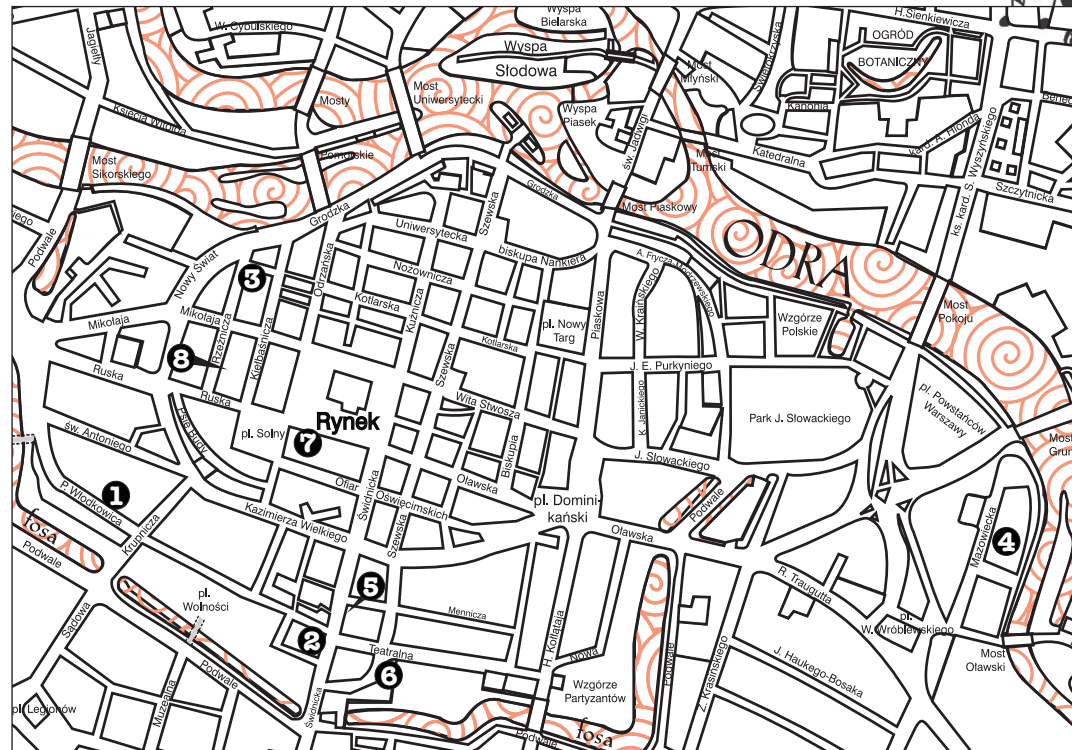

ALIBI (ul. Grunwaldzka 67) Mellow Mood (29PLN) - 20:00

OD ZMIERZCHU DO ŚWITU ("From Dusk Till Dawn" / ul. Krupnicza 15) Alkoholika (15PLN) - 20:00

Sunday 13.04

WROCLAW PHILHARMONIC CONCERT HALL (ul. Piłsudskiego 19) Wrocław Chamber Orchestra "Leopoldinum" (Classical: 50/30/20PLN) - 18:00

RADIO WROCLAW CONCERT HALL (ul. Karkonoska 10) "Entre son y bolero" (Cuban: 65/45PLN) - 19:00

LIVERPOOL (ul. Świdnicka 37) "Jazz Klub Wrocław" (Jazz) - 19:00

ŁYKEND Troty, Schnellzug, Habury Kangury (8PLN) - 19:00

FIRLEJ Kongh (SE), Guanatanamo Party Program, O.D.R.A. (Hardcore: 30/20PLN) - 20:00

ALIBI Grubson, BRK, Jarecki (40/30PLN) - 20:00

ALIVE Flying Moses (Alt. Pop: 15PLN) - 20:00

Monday 14.04

FIRLEJ Red Trio (Jazz: 20/15/10PLN) - 19:00

SCHODY DONIKĄD (pl. Solny 13) Damian Godlewski & Mateusz Polański (Jazz: Free) - 21:00

Tuesday 15.04

ŁYKEND Esoteric, Procession, Isole (45/35PLN) - 19:05

ALIBI Eläkeläiset (35PLN) - 20:00

Wednesday 16.04

WROCLAW PHILHARMONIC CONCERT HALL "The St John Passion" (Classical: 60/40/25PLN) - 18:00

SCHODY DONIKĄD Souolution Feat. Three Acoustic Band (Pop: Free) - 21:00

Thursday 17.04

CAPITOL MUSICAL THEATRE (ul. Piłsudskiego 72) Edyta Bartosiewicz (160/140/120/100PLN) - 18:30

ALIBI Dub Pistols (GB), Mesajah, Joint Venture Sound System (Reggae: 35PLN) - 20:00

FIRLEJ God Is An Astronaut (Post-Rock: 60/50PLN) - 20:00

1. Mleczarnia Café & Hostel
2. Wrocław Opera
3. Współczesny (Contemporary) Theatre
4. Impart

5. Polski Theatre: Kameralna
6. Lalek (Puppet) Theatre & Komedia Theatre
7. Tourist Information Centre "The Meeting Point"
8. Galeria Entropia

Cinemas

WRO Art Center (Widok 7)
Kids [Animation] "NIEZWYKŁE SPOTKANIA MYSZKI" - Sun 12:30 /Free Admission

Kino Nowe Horyzonty

(ul. Kazimierza Wielkiego 19a-21)
For the current program, please see <http://www.kinonh.pl/>

DCF (ul. Piłsudskiego 64/a)

<http://dcf.wroclaw.pl/>

HELIOS <http://www.heliosnet.pl>

MULTIKINO <http://multikino.pl/>

Exhibitions

Galeria ENTROPIA (ul. Rzeźnicza 4)
> **Marcin Harlender "Antyornamenty"** (11.04.14-22.04.14)

Galeria Dizajn (ul. Świdnicka 2-4)
> **"GOTYK POLSKI"** (14.03.14-30.04.14)

Galeria Szkła i Ceramiki (Glass & Ceramics Gallery/ pl. Kościuszki 9/10)
> **"ILLO, MACHO I STUDENCI"** (06.03.14-19.04.14)